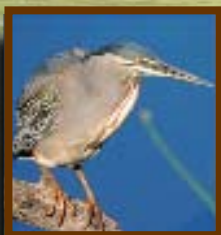

AFRICAN WILDLIFE FOUNDATION®

ON-GOING BIRD CHECKLIST FOR BANHINE NATIONAL PARK

- ☐ Abdim's Stork
- ☐ Afr Marsh Warbler
- ☐ Afr Sedge Warbler
- ☐ Arnot's Chat
- ☐ Avocet
- ☐ Barn Owl
- ☐ Bartailed Godwit
- ☐ Bearded Robin
- ☐ Black Coucal
- ☐ Black Egret
- ☐ Black Stork
- ☐ Blackheaded Apalis
- ☐ Blackheaded Heron
- ☐ Blackwinged Stilt
- ☐ Blkrn Night Heron
- ☐ Blue Waxbill
- ☐ Bronzwingd Courser
- ☐ Brown Robin
- ☐ Lappedfaced Vulture
- ☐ Bluegry Flycatcher
- ☐ Fiscal Flycatcher
- ☐ Brntnckd Eromomela
- ☐ Cape Turtle Dove
- ☐ Emerald Cuckoo
- ☐ Feral Pigeon
- ☐ Lazy Cisticola
- ☐ Jacobin Cuckoo
- ☐ Cape Teal
- ☐ Whitebackd Vulture
- ☐ Mozambique Batis
- ☐ Whitefaced Duck
- ☐ Laughing Dove
- ☐ Knobblid Duck
- ☐ Streakyhdded Canary
- ☐ Greyheaded Parrot
- ☐ Croaking Cisticola
- ☐ Dark Cntng Goshawk
- ☐ Brubru
- ☐ Olive Bush Shrike
- ☐ Grey Penduline Tit
- ☐ Mozambq Nightjar
- ☐ Brwnhd Kingfisher
- ☐ Pel's Fishing Owl
- ☐ Fiscal Shrike
- ☐ Woodlnd Kingfisher
- ☐ S Bnded Snake Eagle
- ☐ Gabar Goshawk
- ☐ White Helmetshrike
- ☐ Ayres' Eagle
- ☐ European Swift
- ☐ Jackal Buzzard
- ☐ Purple Widowfinch
- ☐ Mottled Spinetail