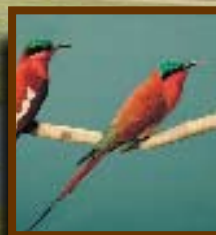

AFRICAN WILDLIFE FOUNDATION®

ON-GOING BIRD CHECKLIST FOR BANHINE NATIONAL PARK

- ☐ Abdim's Stork
- ☐ Afr Marsh Warbler
- ☐ Afr Sedge Warbler
- ☐ Arnot's Chat
- ☐ Avocet
- ☐ Barn Owl
- ☐ Bartailed Godwit
- ☐ Bearded Robin
- ☐ Black Coucal
- ☐ Black Egret
- ☐ Black Stork
- ☐ Blackheaded Apalis
- ☐ Blackheaded Heron
- ☐ Blackwinged Stilt
- ☐ Blkrn Night Heron
- ☐ Blue Waxbill
- ☐ Bronzwingd Courser
- ☐ Brown Robin
- ☐ Lappedfaced Vulture
- ☐ Bluegry Flycatcher
- ☐ Fiscal Flycatcher
- ☐ Brntnckd Eromomela
- ☐ Cape Turtle Dove
- ☐ Emerald Cuckoo
- ☐ Feral Pigeon
- ☐ Lazy Cisticola
- ☐ Jacobin Cuckoo
- ☐ Cape Teal
- ☐ Whitebackd Vulture
- ☐ Mozambique Batis
- ☐ Whitefaced Duck
- ☐ Laughing Dove
- ☐ Knobblid Duck
- ☐ Streakyhdded Canary
- ☐ Greyheaded Parrot
- ☐ Croaking Cisticola
- ☐ Dark Cntng Goshawk
- ☐ Brubru
- ☐ Olive Bush Shrike
- ☐ Grey Penduline Tit
- ☐ Mozambq Nightjar
- ☐ Brwnhd Kingfisher
- ☐ Pel's Fishing Owl
- ☐ Fiscal Shrike
- ☐ Woodlnd Kingfisher
- ☐ S Bnded Snake Eagle
- ☐ Gabar Goshawk
- ☐ White Helmetshrike
- ☐ Ayres' Eagle
- ☐ European Swift
- ☐ Jackal Buzzard
- ☐ Purple Widowfinch
- ☐ Mottled Spinetail